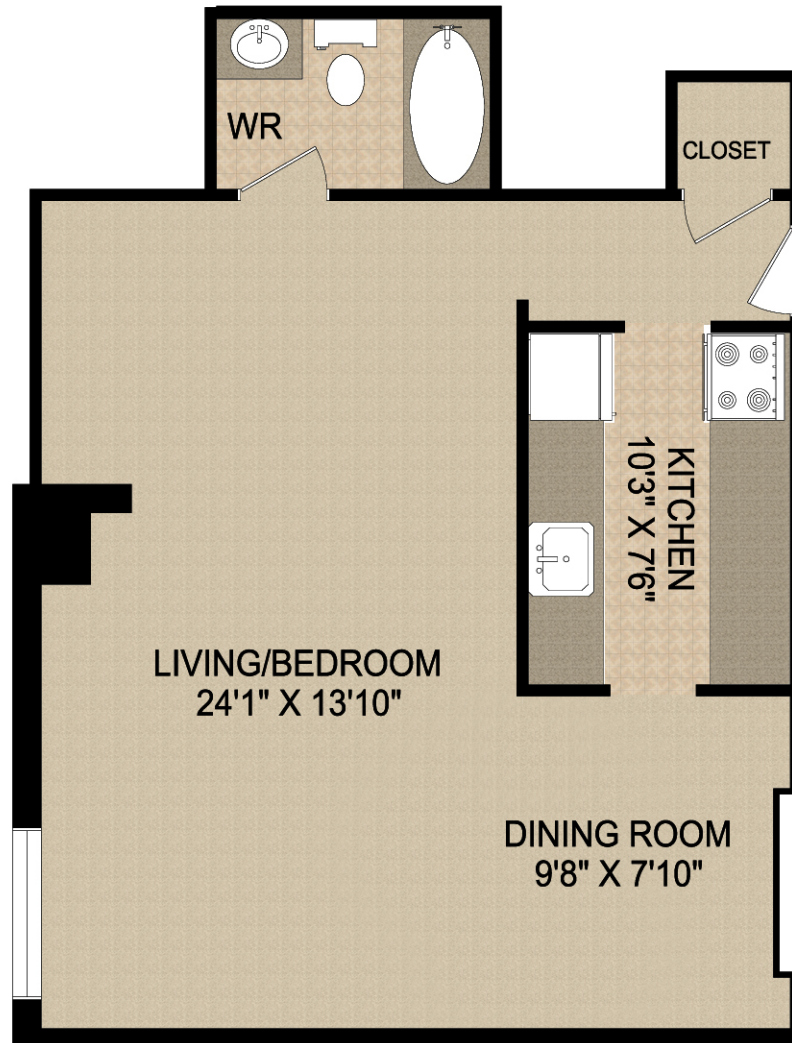

165 ONTARIO STREET  
ST. CATHARINES, ONTARIO

BACHELOR UNIT 205  
632 SQUARE FEET

E.&O.E.

Actual Floor Coverings May Differ  
From Those Presented